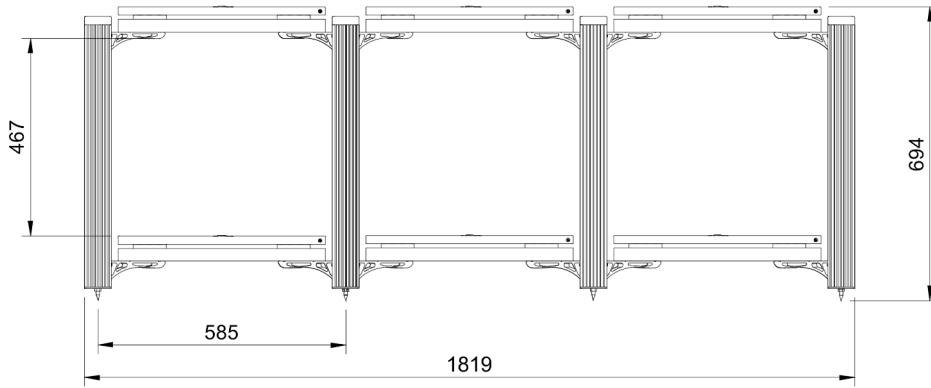

Example rack designs

Items needed in full black:
2x Corner pillars 670mm pair (HY2GC670BLBL)
2x Middle pillars 670mm pair (HY2GM670BLBL)
6x Isolation shelves HD (HY2GISBL490BLBL)