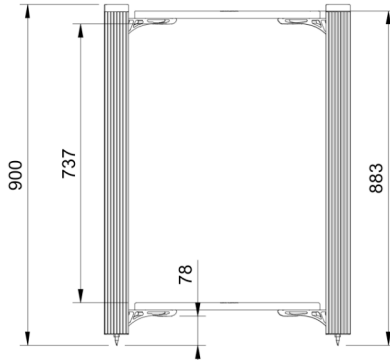

### Bottom positioned

200 mm

275 mm

**Non isolated shelf-kit**

Top positioned

Bottom positioned

350 mm

670 mm

900 mm

**Isolation Shelf-kit HD**

Top positioned

Bottom positioned

**Top shelf for Hybrid 2<sup>nd</sup> gen.**

**Double Top shelf for Hybrid 2<sup>nd</sup> gen.**