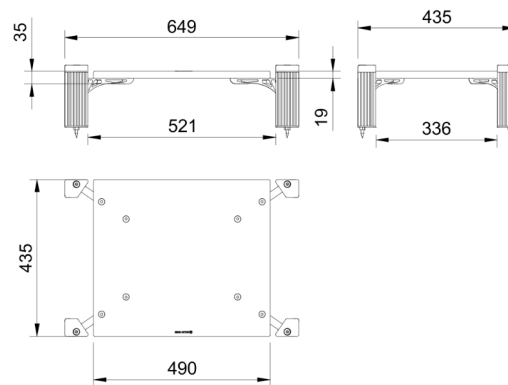

Hybrid 2nd gen. measures

NOTE:

- Several shelves can be mounted on the same pillar
- It is possible to mix non isolated shelf-kits and isolated shelf-kits on the same pillars
- Shelves can be freely positioned along the full length of the pillar

Hybrid 2nd gen. pillars

Custom lengths can be manufactured

Standard Corner pillar lengths:

Corner pillars

- 200mm (Black)
- 275mm (Black)
- 350mm (Black)
- 670mm (Black)
- 900mm (Black)

Middle pillars

- 200mm (Black)
- 275mm (Black)
- 350mm (Black)
- 670mm (Black)
- 900mm (Black)

Non isolated shelf-kit

Hybrid 2nd gen. Non isolated shef-kit

- Silver or black consoles

Shelves are available in the following variants:

- Black
- White
- Walnut
- Cherry
- Oak
- Black oak

Isolation Shelf-kit HD

Hybrid 2nd gen. isolation shelf-kit

- Silver or black consoles

- Bottom shelf in black or white

Top shelves are available in the following variants:

- Black
- White
- Walnut
- Cherry
- Oak
- Black oak
- Concrete