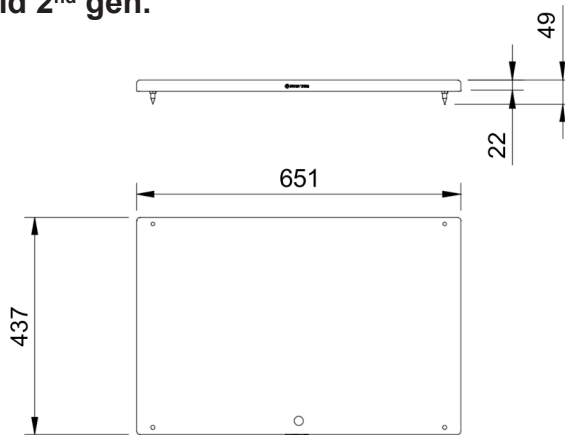

### Bottom positioned

200 mm

275 mm

**Non isolated shelf-kit**

Top positioned

Bottom positioned

350 mm

670 mm

900 mm

**Isolation Shelf-kit HD**

Top positioned

Bottom positioned

**Top shelf for Hybrid 2<sup>nd</sup> gen.**

**Double Top shelf for Hybrid 2<sup>nd</sup> gen.**