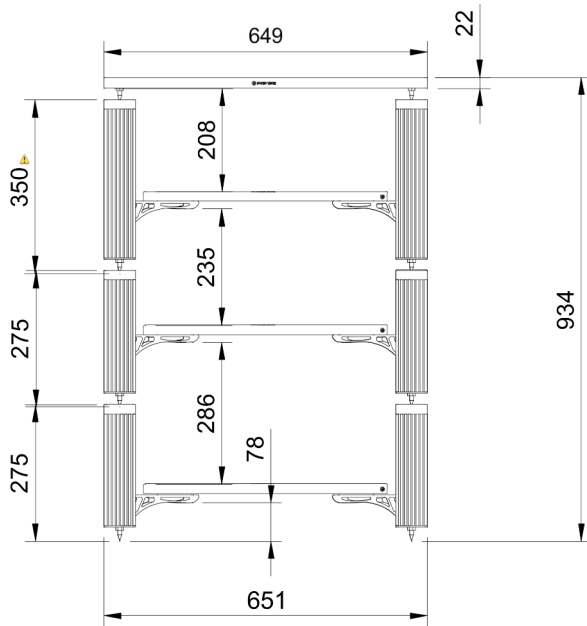

### Bottom positioned

200 mm

275 mm

**Non isolated shelf-kit**

Top positioned

Bottom positioned

350 mm

670 mm

900 mm

**Isolation Shelf-kit HD**

Top positioned

Bottom positioned

**Top shelf for Hybrid 2<sup>nd</sup> gen.**

**Double Top shelf for Hybrid 2<sup>nd</sup> gen.**

## Example rack designs

Items needed in full black:  
 2x Corner pillars 670mm pair (HY2GC670BLBL)  
 2x Middle pillars 670mm pair (HY2GM670BLBL)  
 6x Isolation shelves HD (HY2GISBL490BLBL)

Items needed in full black:  
 2x Corner pillars 350mm pair (HY2GC350BLBL)  
 4x Corner pillars 275mm pair (HY2GC275BLBL)  
 3x Shelves (HY2G490BLBL)  
 1x Top shelf (HY2GTTBL)