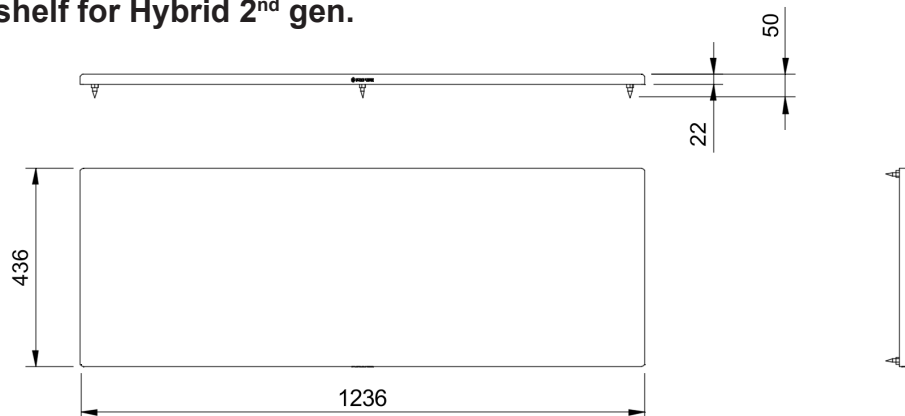

### Bottom positioned

200 mm

275 mm

**Non isolated shelf-kit**

Top positioned

Bottom positioned

350 mm

670 mm

900 mm

**Isolation Shelf-kit HD**

Top positioned

Bottom positioned

**Top shelf for Hybrid 2<sup>nd</sup> gen.**

**Double Top shelf for Hybrid 2<sup>nd</sup> gen.**