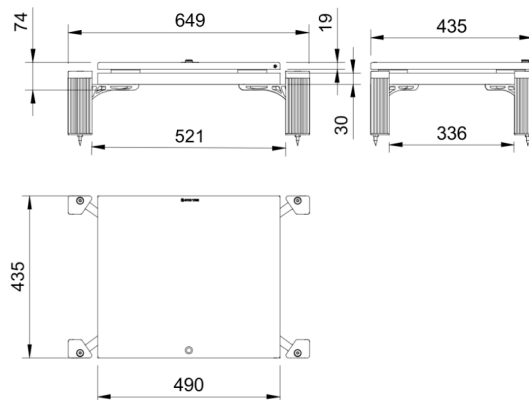

Non isolated shelf-kit

Isolation Shelf-kit HD

Top positioned

Bottom positioned

Top positioned

Bottom positioned

200 mm

275 mm