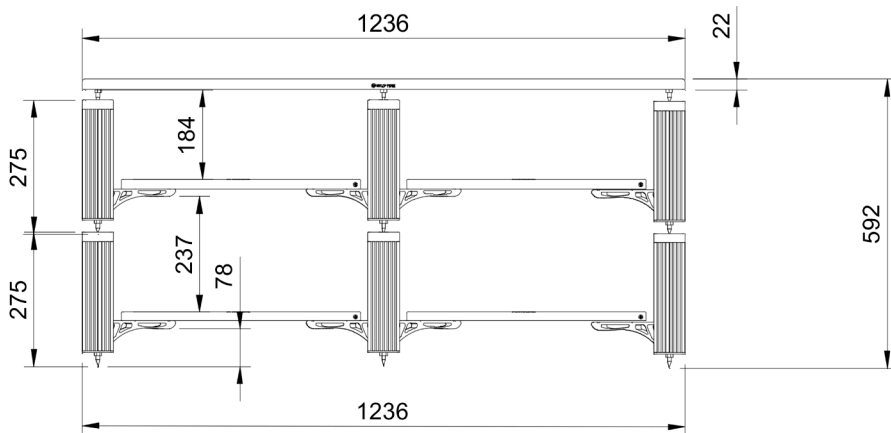

Items needed in full black:
4x Corner pillars 275mm pair (HY2GC275BLBL)
2x Middle pillars 275mm pair (HY2GM275BLBL)
4x Shelves (HY2G490BLBL)
1x Top shelf double (HY2GDUBL)