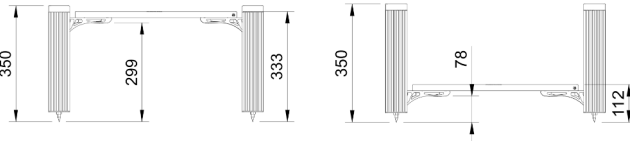

### Bottom positioned

200 mm

275 mm

**Non isolated shelf-kit**

Top positioned

Bottom positioned

350 mm

670 mm

900 mm

**Isolation Shelf-kit HD**

Top positioned

Bottom positioned

**Top shelf for Hybrid 2<sup>nd</sup> gen.**

**Double Top shelf for Hybrid 2<sup>nd</sup> gen.**