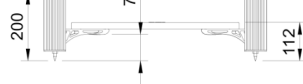

Non isolated shelf-kit

Isolation Shelf-kit HD

Top positioned

Bottom positioned

Top positioned

Bottom positioned

200 mm