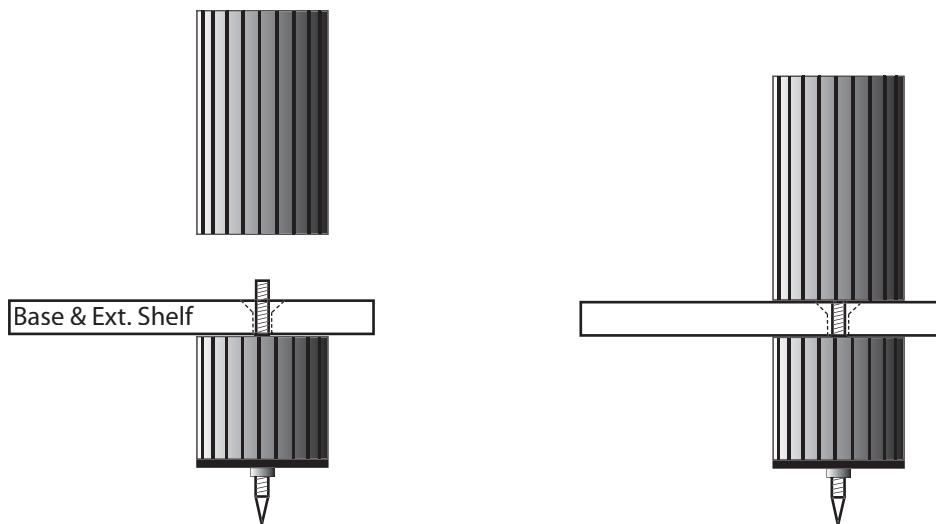

Radius Duo Assembly Instructions

1.

Do not forget to tear off the protection-foil from the acrylic washer.

2.

ATTENTION!!! Make sure that the upper side of the shelf is mounted upwards.

3.

4.