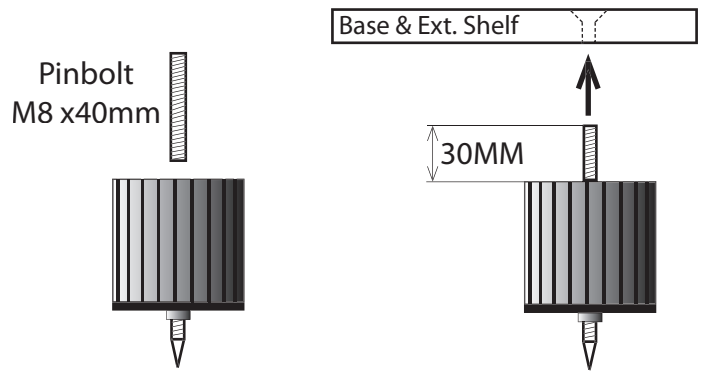

Radius Duo Assembly Instructions

1.

Do not forget to tear off the protection-foil from the acrylic washer.

2.

ATTENTION!!! Make sure that the upper side of the shelf is mounted upwards.

3.

4.