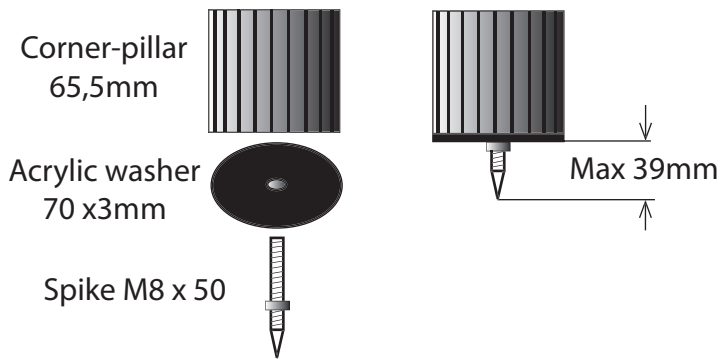

Radius Duo Assembly Instructions

1.

Do not forget to tear off the protection-foil from the acrylic washer.

2.

ATTENTION!!! Make sure that the upper side of the shelf is mounted upwards.

3.

4.